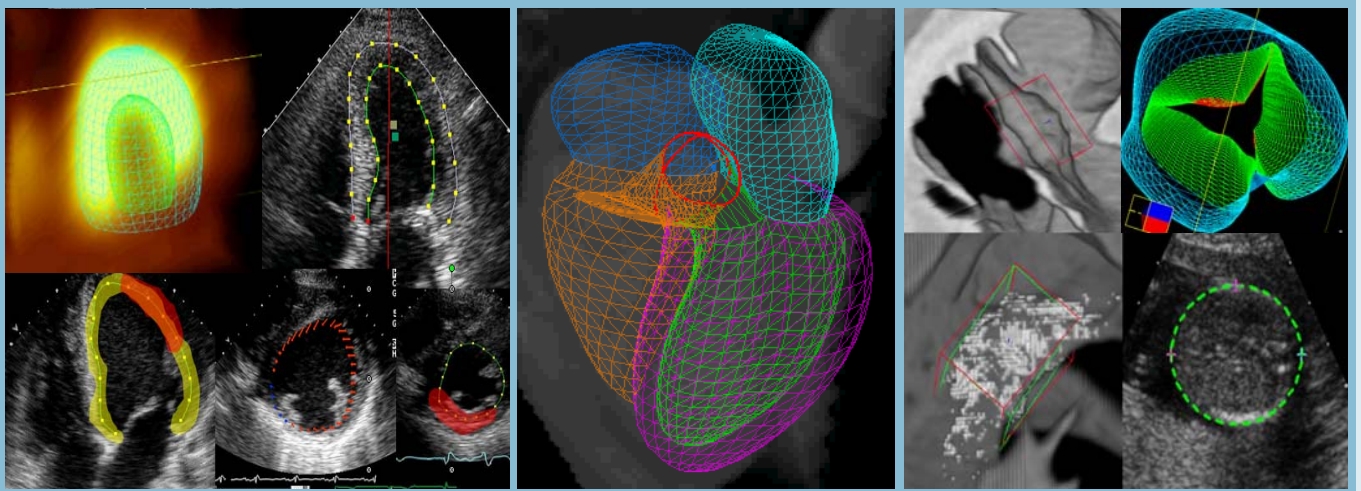

## Looking for a Job or Internship in **Robust Computer Vision, Machine Learning or Semantic Imaging ?**

**Siemens Corporate Research (SCR)** is one of the world's premier research labs for computer vision, medical imaging, and applied machine learning. SCR is located in Princeton, USA, and provides a stimulating environment for highly talented and self-motivated researchers. SCR excels in transferring academic research into innovative products, and works in close collaboration with clinical partners. The lab has more than 250 researchers and over 100 students involved in hundreds of University, Clinical and Government collaborations. SCR is part of Siemens Corporate Technology, a division comprising 2500+ scientists in Princeton, Berkeley, Erlangen, Munich, Berlin, Tokyo, Beijing, Shanghai, Bangalore, and Moscow.

SCR has openings for both research scientist and internship in the areas of Robust Computer Vision, Machine Learning and Semantic Imaging. Our focus is to exploit large collections of data to build robust vision and imaging applications.